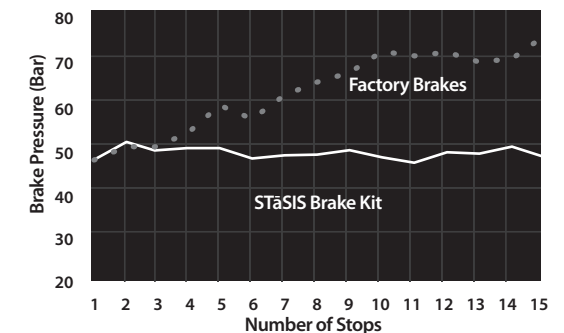

HORSEPOWER/TORQUE GAINS

STOPPING DISTANCE OVER CONSECUTIVE STOPS FROM 100 KPH (62 MPH)

TRACTION CIRCLE

HIGH-SPEED FADE TEST OVER CONSECUTIVE STOPS MAINTAINING 0.7 G

	Factory A4	Touring Edition A4	Challenge Edition A4	Challenge Extreme Edition A4**
<b>Power:</b>	211 hp	261 hp	261 hp	310 hp
<b>Torque:</b>	258 lb-ft	305 lb-ft	305 lb-ft	355 lb-ft
<b>0-60:</b>	6.4 sec.	5.4 sec.	5.3 sec.	4.9 sec.
<b>Lateral Accel.:</b>	0.90 G	0.94 G	0.99 G	0.99 G
<b>Brake Accel.:</b>	0.91 G	0.95 G	1.04 G	1.04 G