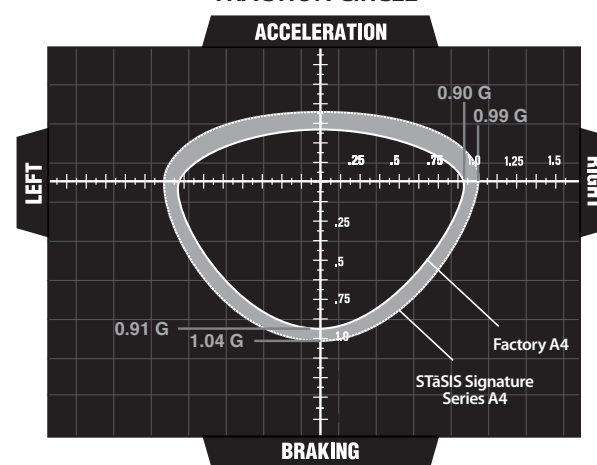

HORSEPOWER/TORQUE GAINS

STOPPING DISTANCE OVER CONSECUTIVE STOPS FROM 100 KPH (62 MPH)

TRACTION CIRCLE

HIGH-SPEED FADE TEST OVER CONSECUTIVE STOPS MAINTAINING 0.7 G

	Factory A4	Touring Edition A4	Challenge Edition A4	Challenge Extreme Edition A4**
<b>Power:</b>	211 hp	261 hp	261 hp	310 hp
<b>Torque:</b>	258 lb-ft	305 lb-ft	305 lb-ft	355 lb-ft
<b>0-60:</b>	6.4 sec.	5.4 sec.	5.3 sec.	4.9 sec.
<b>Lateral Accel.:</b>	0.90 G	0.94 G	0.99 G	0.99 G
<b>Brake Accel.:</b>	0.91 G	0.95 G	1.04 G	1.04 G