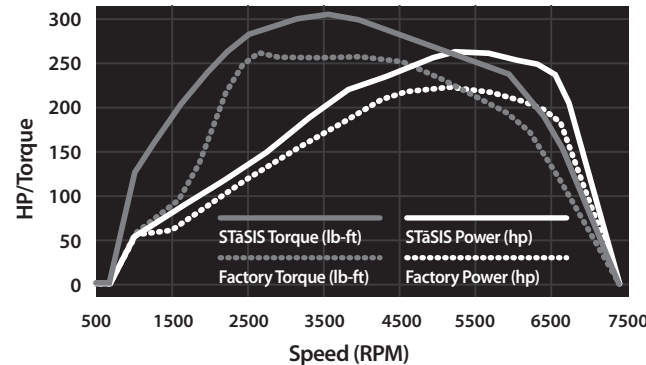

Accessories

- STāSIS Signature Series floor mats

Warranty

- 4-year/50,000-mile warranty*

Challenge Edition

The Challenge Edition A4 expands on the Touring Edition, adding more racing technology for the streets. From the high-performance Ohlins SL suspension to the extreme stopping power of Alcon brake components, Challenge Edition upgrades will turn your A4 into a race-bred daily driver.

Suspension

- Ohlins SL dampers with racing-level performance
- Increased spring rate for better response
- Double digressive valving for ride comfort
- Adjustable ride height for perfect weight distribution
- High-performance anti-roll bar kit for added cornering grip

Brakes

- 6-piston Alcon monobloc calipers
- Lightweight 370-mm two-piece floating rotors (390-mm brakes optional)
- High-performance street pads
- Braided stainless steel lines

Wheels and Tires

- 20" x 9.5" ultra-lightweight forged aluminum wheels
- Ultra-high-performance tires

Warranty

- 4-year/50,000-mile warranty*

Challenge Extreme Edition

A STāSIS turbo charger boosts your power through a dynamic range of engine speeds, giving you the thrill of true performance with factory-like reliability and drivability. This street-legal, bolt-on power solution is built to comply with regulatory requirements, including emissions. For extreme enthusiasts only.

HORSEPOWER/TORQUE GAINS