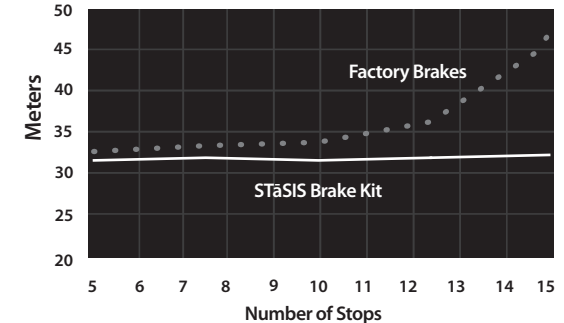

### Wheels and Tires

- 20" x 9.5" ultra-lightweight forged aluminum wheels
- Ultra-high-performance tires

HORSEPOWER/TORQUE GAINS

STOPPING DISTANCE OVER CONSECUTIVE STOPS FROM 100 KPH (62 MPH)

TRACTION CIRCLE

HIGH-SPEED FADE TEST OVER CONSECUTIVE STOPS MAINTAINING 0.7 G

	Factory A4	Touring Edition A4	Challenge Edition A4	Challenge Extreme Edition A4**
<b>Power:</b>	211 hp	261 hp	261 hp	310 hp
<b>Torque:</b>	258 lb-ft	305 lb-ft	305 lb-ft	355 lb-ft
<b>0-60:</b>	6.4 sec.	5.4 sec.	5.3 sec.	4.9 sec.
<b>Lateral Accel.:</b>	0.90 G	0.94 G	0.99 G	0.99 G
<b>Brake Accel.:</b>	0.91 G	0.95 G	1.04 G	1.04 G